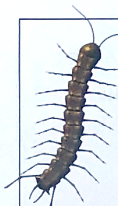

Identification guide

Use this guide to help you identify the minibeasts that you find. They are listed in the order in which they are featured in the book. As there are thousands of different minibeasts, you may need to use a field guide or the Internet as well.

Snail: The snail carries its shell on its soft body and is a mollusc like the slug.

Ant: The ant is an insect and is related to wasps and bees. There are thousands of different types of ant worldwide. They live in nests, also called colonies.

Slug: A mollusc, the slug has a shiny, wet body and moves along on its one 'foot'. The slug's tentacles help it to see, feel and smell.

Beetle: An insect with two pairs of wings. The front wings have become a hard, shiny wing case to protect the soft back wings, used for flying.

Woodlouse: A small, usually grey minibeast with a hard, armoured skin. It is a crustacean and lives in dark, damp places.

Centipede: A fast-moving flat, long minibeast. It has one pair of legs on each section of its body. It can be found under stones, in cracks or in soil.